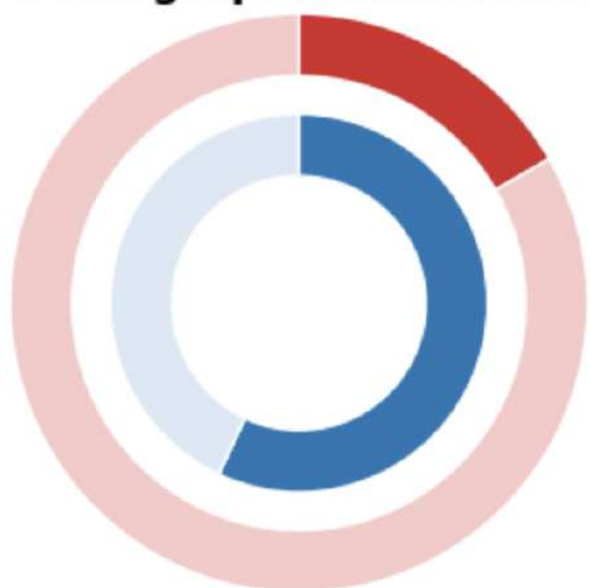

Demographic indicators

- Migrant women in severe poverty (Spain): 16.7%
- Women among new nationals (Spain): 57%